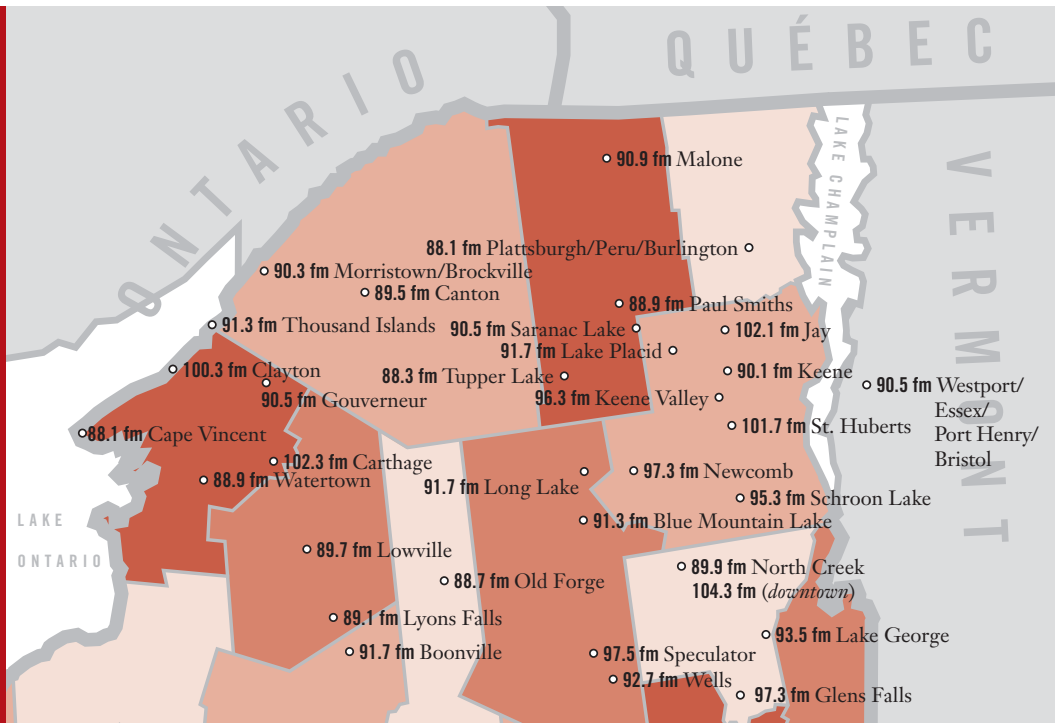

Support from our listeners is our single most important source of funding. There is no substitute for you and your contribution.

north country public radio
STORIES • MUSIC • LIFE

PROGRAM SCHEDULE

REGIONAL NEWS:
6:30 am, 7:06 am, 7:30 am, 8:06 am, 4:45 pm